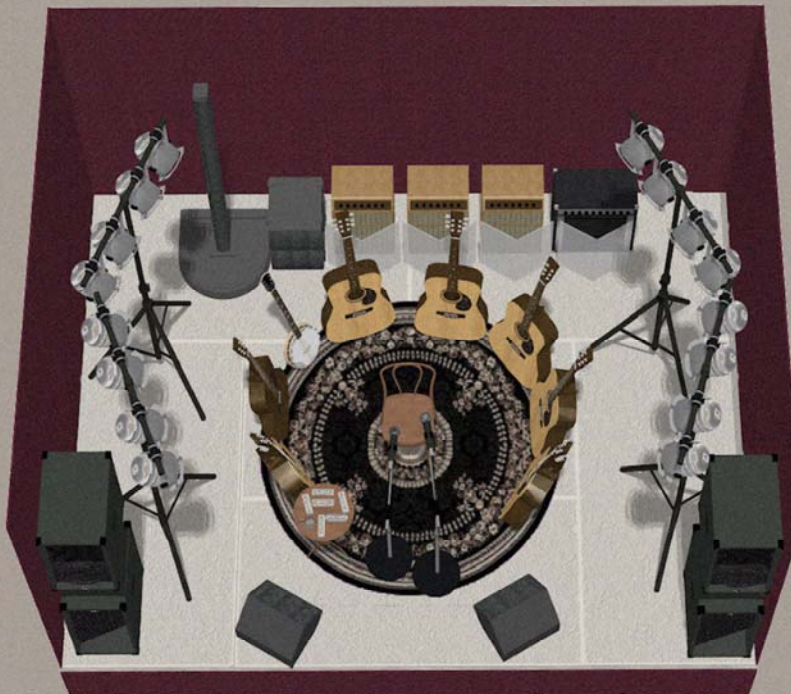

STAGE SET-UPS

The Ultimate Acoustic Tribute

with 19th Century Upright Grand Piano & Authentic Pump Organ

Stage Size Required is 24ft Wide x 16ft Deep

Stage Size Required is 16ft Wide x 12ft Deep

Small Pub 10ft x 10ft

Coffee House 6ft x 6ft

neilyoung-tribute.com