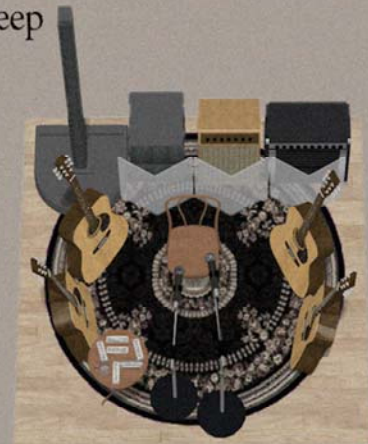

STAGE SET-UPS

The Ultimate Acoustic Tribute

with 19th Century Upright Grand Piano & Authentic Pump Organ

Stage Size Required is 24ft Wide x 16ft Deep

Stage Size Required is 16ft Wide x 12ft Deep

Small Pub 10ft x 10ft

Coffee House 6ft x 6ft

neilyoung-tribute.com